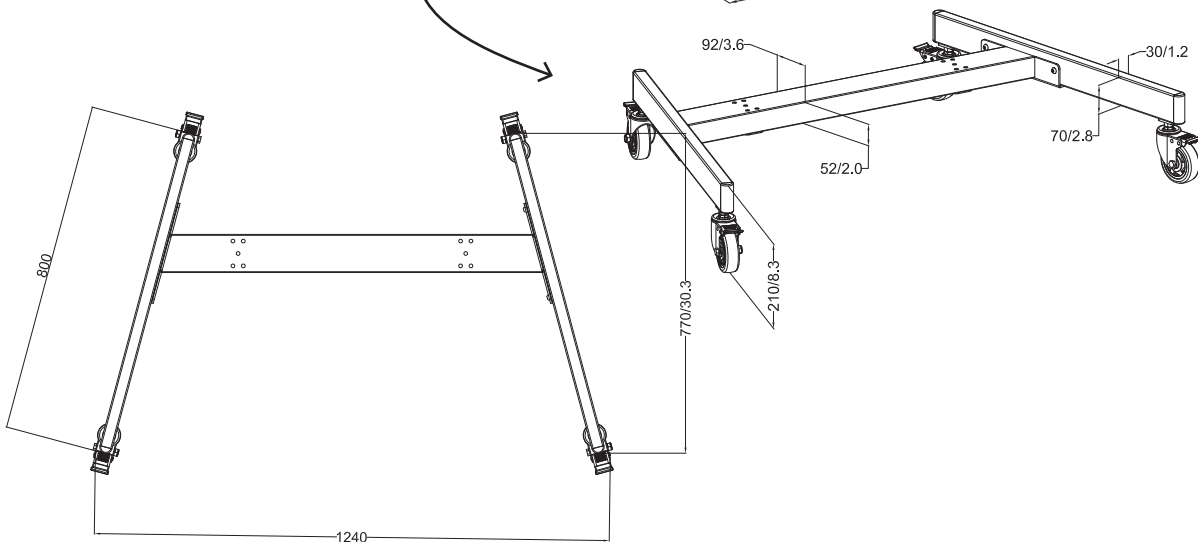

Wallom 4 mobiel – displayinstellingen

Belangrijk: zorg ervoor dat er 10cm extra ruimte is aan alle zijdes van het display zodat de lift alle ruimte af kan leggen.

	Onderkant display in de laagste positie (mm)	Onderkant display in de hoogste positie (mm)
NEO - 55 inch	720	1392
NEO - 65 inch	659	1332
NEO - 75 inch	598	1270
NEO - 86 inch	529	1201
Canvas - 55 inch	712	1384
Canvas - 65 inch	658	1329
Canvas - 75 inch	594	1266
Canvas - 86 inch	525	1197
RIVA - 55 inch	723	1395
RIVA - 65 inch	668	1340
RIVA - 75 inch	605	1277
RIVA - 86 inch	571	1243
RIVA D2 - 65 inch	672	1344
RIVA D2 - 75 inch	609	1280
RIVA D2 - 86 inch	539	1212
RIVA R2 - 55 inch	734	1406
RIVA R2 - 65 inch	672	1344
RIVA R2 - 75 inch	609	1280
RIVA R2 - 86 inch	539	1212

Dimensies

A - Wallom 4 Wall CW4-24

C - Base set for Wallom 4 Mobile CW4-24

Check out www.ctouch.eu for more information.

All rights reserved. CTOUCH products and services mentioned herein as well as their respective logos are trademarks or registered trademarks of CTOUCH Europe B.V.. All other product and service names mentioned are the trademarks of their respective owners. All weights and dimensions are approximate. Product specifications are subject to change without prior notification.