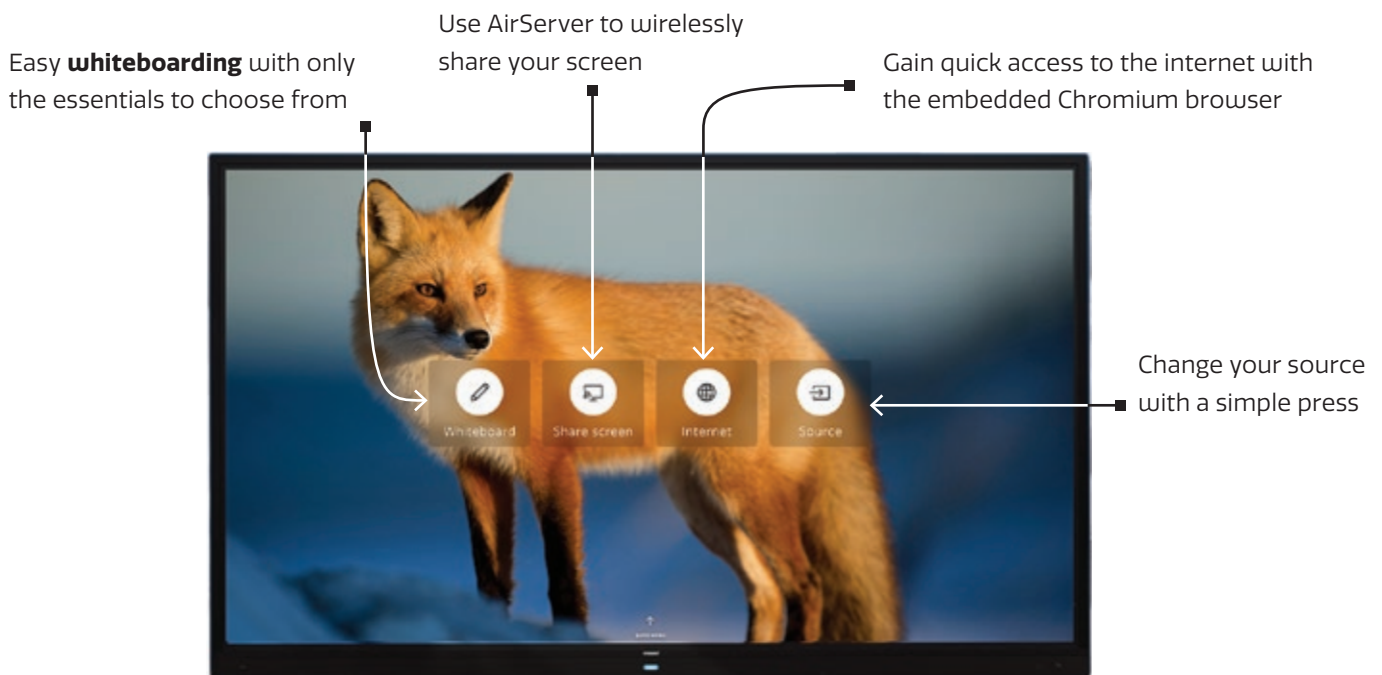

LET'S GET SPECIFIC!

The days of having to figure out how that complicated touchscreen works are over! Designed to be used by even the least tech-savvy person, Neo has the most intuitive user interface you have ever seen.

You already know how to use it.

Share, inspire, have fun!
With CTOUCH by your side.

CTOUCH®

Product number

- CTOUCH Neo 65" **10052665**

Touch system

- Touch system: IR Touch
- Touch points: 20
- Touch tools: hands or other solid (soft tip) object
- Accuracy: ±1 mm
- Minimum response size: > 2 mm
- Touch resolution: 32.767 x 32.767 (pixels)
- Interface: USB 2.0 compatible (full speed) HID complaint
- Supported OS: Windows, macOS, Chrome, Linux and Android
- Touch driver: Not required for Windows and single touch macOS

Panel

- Diagonal size: 64,5" (1638 mm)
- Display resolution: 3.840 x 2.160
- Frame rate: 60 Hz
- Brightness: 450 cd/m² max.
- Aspect ratio: 16:9
- Contrast ratio (static): 1200:1
- Response time (gray to gray): 8 ms
- Display colours: 1.07 G
- Pixel pitch (W x H): 0.372 x 0.372 mm
- Viewing angle: 178° / 178°
- Service life: > 30.000 Hours
- Orientation: landscape

Glass

- Glass: Triple S Glass (Smooth, Stripeless, Safety)
- Type: heat tempered, anti glare, safety glass, zero air-gap
- Thickness: 3.2 mm
- Hardness: 8 Mohs

Connectivity

- Video input (digital): 1x HDMI2.1, 2x HDMI2.0, 1x DisplayPort 1.2, 2x USB-C (USB 3.1 Gen 2; 65W)
- Video output (digital): 1x HDMI 2.1
- Audio input: 1x Mini Jack
- Audio output: 1x Mini Jack
- USB: 5x USB3.0 (type A) + 2x USB 2.0 (type A, 1x OTG + 1x USB2.0 Android) USB-C (data-only, top)
- RS232C: 1x DE-9F
- Wired network: 2x 10/100/1000Mbps
- Wireless network: WiFi 6 (2.4 & 5 Ghz)
- Module-slots: 1x OPS-slot (UHD@60Hz)
- NFC: built-in
- Human presence detection: built-in (2x)