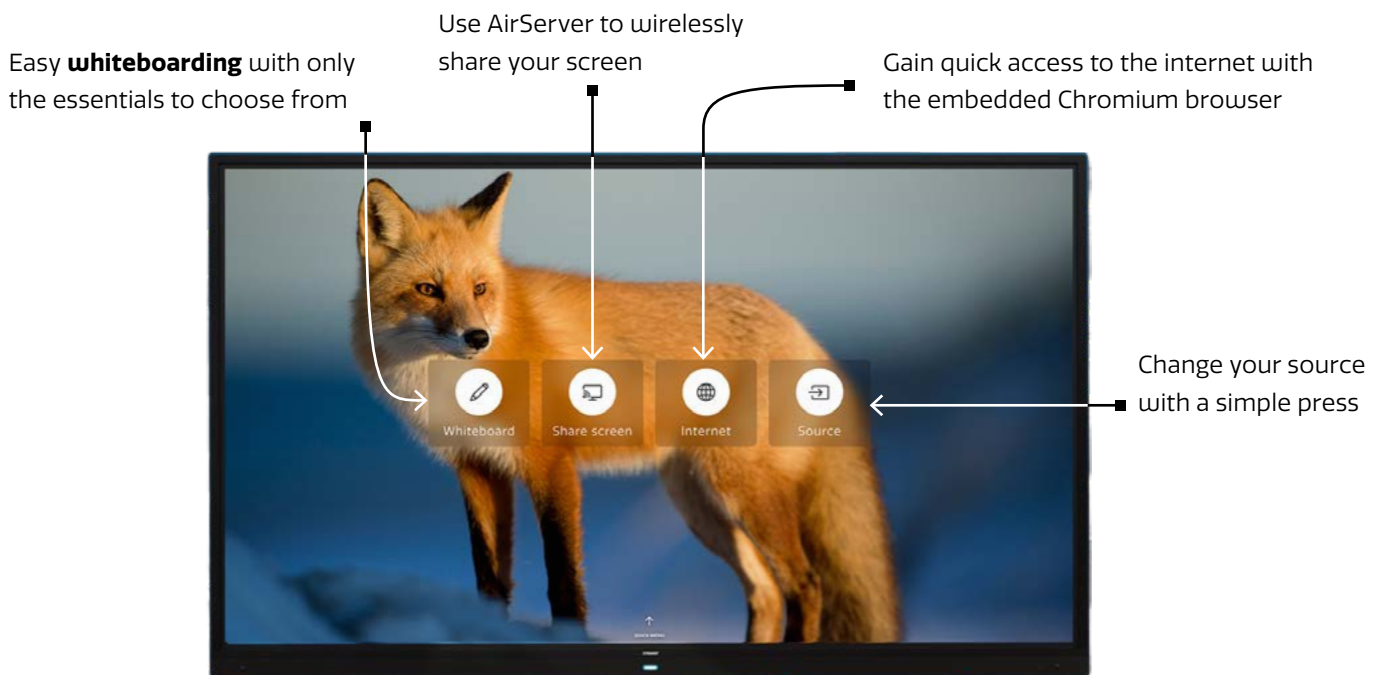

LET'S GET SPECIFIC!

The days of having to figure out how that complicated touchscreen works are over! Designed to be used by even the least tech-savvy person, Neo has the most intuitive user interface you have ever seen.

You already know how to use it.

Share, inspire, have fun!
With CTOUCH by your side.

CTOUCH®

Product number

- CTOUCH Neo 75" **10052675**

Touch system

- Touch system: IR Touch
- Touch points: 20
- Touch tools: hands or other solid (soft tip) object
- Accuracy: ±1 mm
- Minimum response size: > 2 mm
- Touch resolution: 32.767 x 32.767 (pixels)
- Interface: USB 2.0 compatible (full speed) HID complaint
- Supported OS: Windows, macOS, Chrome, Linux and Android
- Touch driver: Not required for Windows and single touch macOS

Panel

- Diagonal size: 74.52" (1893 mm)
- Display resolution: 3.840 x 2.160
- Frame rate: 60 Hz
- Brightness: 450 cd/m² max.
- Aspect ratio: 16:9
- Contrast ratio (static): 1200:1
- Response time (gray to gray): 8 ms
- Display colours: 1.07 G
- Pixel pitch (W x H): 0.429 x 0.429 mm
- Viewing angle: 178° / 178°
- Service life: > 30.000 Hours
- Orientation: landscape

Glass

- Glass: Triple S Glass (Smooth, Stripeless, Safety)
- Type: heat tempered, anti glare, safety glass, zero air-gap
- Thickness: 3.2 mm
- Hardness: 8 Mohs

Connectivity

- Video input (digital): 1x HDMI2.1, 2x HDMI2.0, 1x DisplayPort 1.2, 2x USB-C (USB 3.1 Gen 2)
- Video output (digital): 1x HDMI 2.1
- Audio input: 1x Mini Jack
- Audio output: 1x Mini Jack
- USB: 5x USB3.0 (type A) + 2x USB 2.0 (type A, 1x OTG + 1x USB2.0 Android)
- RS232C: 1x DE-9F
- Wired network: 2x 10/100/1000Mbps
- Wireless network: WiFi 6 (2.4 & 5 Ghz)
- Module-slots: 1x OPS-slot (UHD@60Hz)
- NFC: built-in
- Human presence detection: built-in (2x)
- Dedicated ports: 1x fingerprint scanner (USB-A)