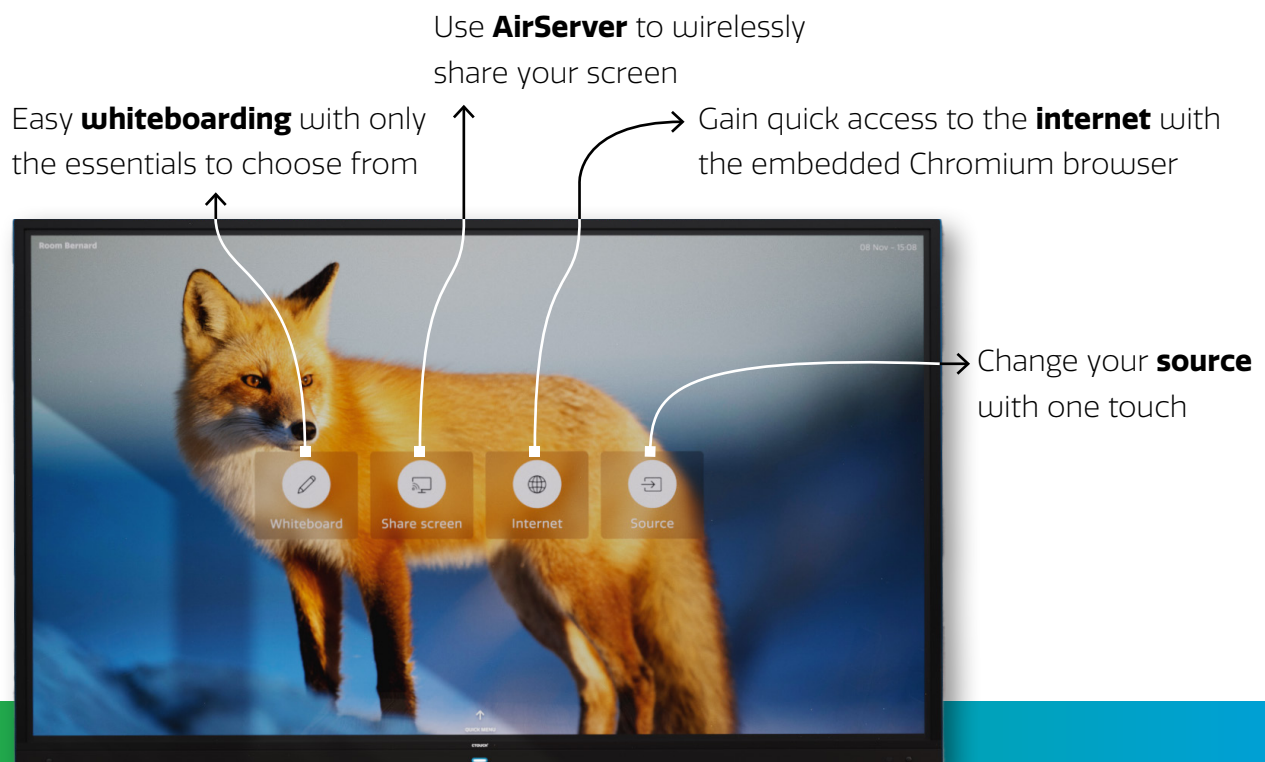

✓ **Wireless sharing – no additional app needed**

Thanks to AirServer, wireless screen sharing can be done by using your device's native sharing solution: be it AirPlay, Miracast or Google Cast.

✓ **Accessories that make a difference**

Whether you would like to mount a big conference camera, or lock cables safely in place to prevent nasty surprises, CTOUCH Neo has got you covered.

✓ **Enjoy the Neo for a lifetime with Heartbeat**

Keeping your shiny new CTOUCH Neo touchscreen in optimal form couldn't be easier. Just enroll in the Heartbeat programme to receive a lifetime of security and functionality updates, while getting access to remote management tools and trainings as well. And at the end of its lifetime, we will repurpose the touchscreen.