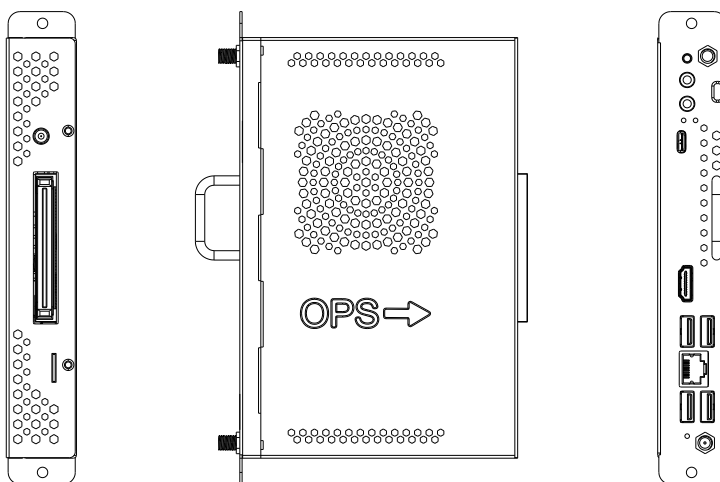

Product number

- OPS i5 PC Module:

10052043

System board

- Processor: Intel® Comet Lake-U i5-10210U
- Memory: SDRAM DDR4 2666MHz 8GB
- Storage: 1 x 128GB M.2 2280 SSD

Graphics and audio

- Graphics: Intel® UHD Graphics 620 series
- Audio: Realtek ALC662 HD Audio IC

Interface Front side

- 2 x USB 3.1 Gen2 Type-A
- 1 x USB 3.0 Type-A
- 1 x USB 2.0 Type-A
- 1 x USB 3.1 Type-C (CC/DP)
- 1 x RJ45 10/100/1000Mbps
- 1 x HDMI 2.0 out
- 1 x 3.5mm Line out
- 1 x 3.5mm Mic in
- 2 x WIFI/BT ANT
- 1 x Power button
- 1 x Reset button
- 1 x Power LED
- 1 x SSD LED

Rear interface

- JAE 80-pin Connector: 1 x HDMI 2.0, 3 x USB 2.0/3.0, TTL
- Power input: 12-19V DC IN
- SIM card slot

Features

- Windows 10 IoT Enterprise Semi-Annual Channel
- Watchdog: Supported
- TPM 2.0: Yes

Housing and operating specifications

- Material: Metal
- Dimensions (L x W x D): 119 x 180 x 30 mm
- Net Weight: 0,8 kg
- Temperature: Operating -5C° ~ 45C°, Storage -20C° ~ 70C°
- Relative humidity: 10% ~ 90% (non-condensing)
- Power consumption: Typ. 45W / Max. 51W

Logistics information

- Dimensions (L x W x D): 165 x 230 x 50 mm
- Gross Weight: 0,96 kg
- 10 in 1 box dimensions (L x W x D): 348 x 270 x 250 mm
- Gross Weight: 10,16 Kg
- EAN no.:

8719481481537

All rights reserved. CTOUCH products and services mentioned herein as well as their respective logos are trademarks or registered trademarks of CTOUCH Europe B.V.. All other product and service names mentioned are the trademarks of their respective owners. All weights and dimensions are approximate. Product specifications are subject to change without prior notification.