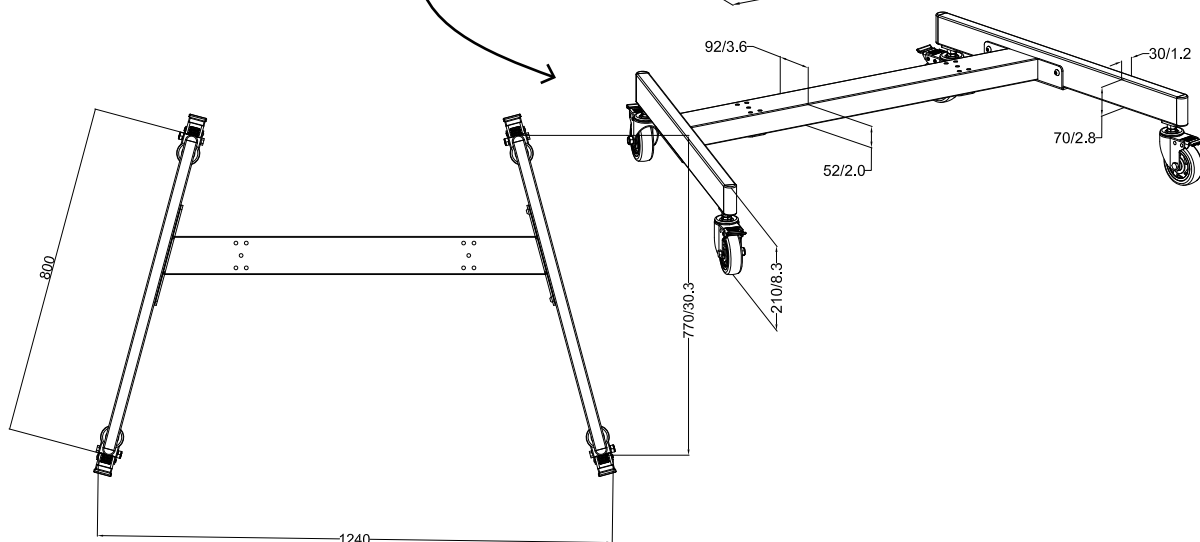

Wallom 4 mobiel – displayinstellingen

Belangrijk: zorg ervoor dat er 10cm extra ruimte is aan alle zijdes van het display zodat de lift alle ruimte af kan leggen.

	Onderkant display in de laagste positie (mm)	Onderkant display in de hoogste positie (mm)
NEO - 55 inch	720	1392
NEO - 65 inch	659	1332
NEO - 75 inch	598	1270
NEO - 86 inch	529	1201
Canvas - 55 inch	712	1384
Canvas - 65 inch	658	1329
Canvas - 75 inch	594	1266
Canvas - 86 inch	525	1197
RIVA - 55 inch	723	1395
RIVA - 65 inch	668	1340
RIVA - 75 inch	605	1277
RIVA - 86 inch	571	1243
RIVA D2 - 65 inch	672	1344
RIVA D2 - 75 inch	609	1280
RIVA D2 - 86 inch	539	1212
RIVA R2 - 55 inch	734	1406
RIVA R2 - 65 inch	672	1344
RIVA R2 - 75 inch	609	1280
RIVA R2 - 86 inch	539	1212

Dimensies

A - Wallom 4 Wall CW4-24

C - Base set for Wallom 4 Mobile CW4-24

Check out www.ctouch.eu for more information.

All rights reserved. CTOUCH products and services mentioned herein as well as their respective logos are trademarks or registered trademarks of CTOUCH Europe B.V.. All other product and service names mentioned are the trademarks of their respective owners. All weights and dimensions are approximate. Product specifications are subject to change without prior notification.