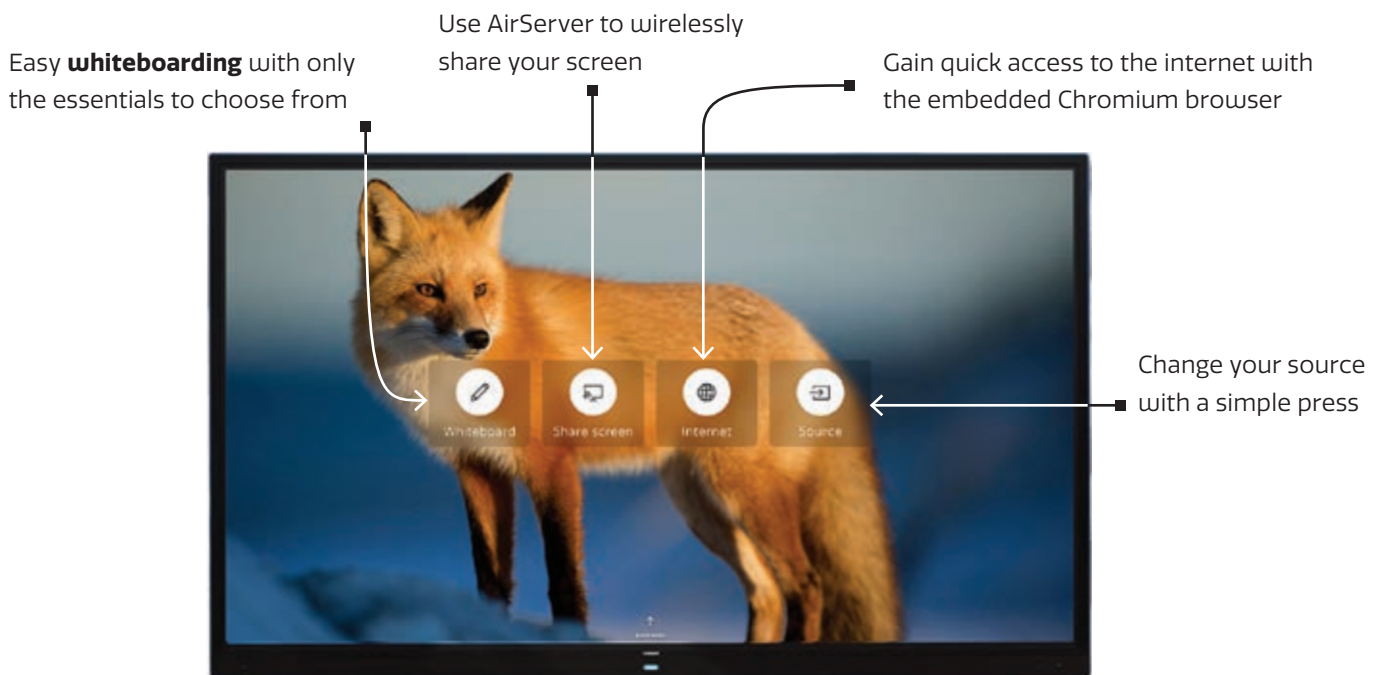

LET'S GET SPECIFIC!

The days of having to figure out how that complicated touchscreen works are over! Designed to be used by even the least tech-savvy person, Neo has the most intuitive user interface you have ever seen.

You already know how to use it.

Share, inspire, have fun!
With CTOUCH by your side.

CTOUCH®

Product number

- CTOUCH Neo 55" **10052655**

Touch system

- Touch system: IR Touch
- Touch points: 20
- Touch tools: hands or other solid (soft tip) object
- Accuracy: ±1 mm
- Minimum response size: > 2 mm
- Touch resolution: 32.767 x 32.767 (pixels)
- Interface: USB 2.0 compatible (full speed) HID complaint
- Supported OS: Windows, macOS, Chrome, Linux and Android
- Touch driver: Not required for Windows and single touch macOS

Panel

- Diagonal size: 54,6" (1385 mm)
- Display resolution: 3.840 x 2.160
- Frame rate: 60 Hz
- Brightness: 450 cd/m² max.
- Aspect ratio: 16:9
- Contrast ratio (static): 1200:1
- Response time (gray to gray): 8 ms
- Display colours: 1.07 G
- Pixel pitch (W x H): 0.105 x 0.315 mm
- Viewing angle: 178° / 178°
- Service life: > 50.000 Hours
- Orientation: landscape

Glass

- Glass: Triple S Glass (Smooth, Stripeless, Safety)
- Type: heat tempered, anti glare, safety glass, zero air-gap
- Thickness: 3.2 mm
- Hardness: 8 Mohs

Connectivity

- Video input (digital): 1x HDMI2.1, 2x HDMI2.0, 1x DisplayPort 1.2, 2x USB-C (USB 3.1 Gen 2; 65W)
- Video output (digital): 1x HDMI 2.1
- Audio input: 1x Mini Jack
- Audio output: 1x Mini Jack
- USB: 5x USB3.0 (type A) + 2x USB 2.0 (type A, 1x OTG + 1x USB2.0 Android) USB-C (data-only, top)
- RS232C: 1x DE-9F
- Wired network: 2x 10/100/1000Mbps
- Wireless network: WiFi 6 (2.4 & 5 Ghz)
- Module-slots: 1x OPS-slot (UHD@60Hz)
- NFC: built-in
- Human presence detection: built-in (2x)