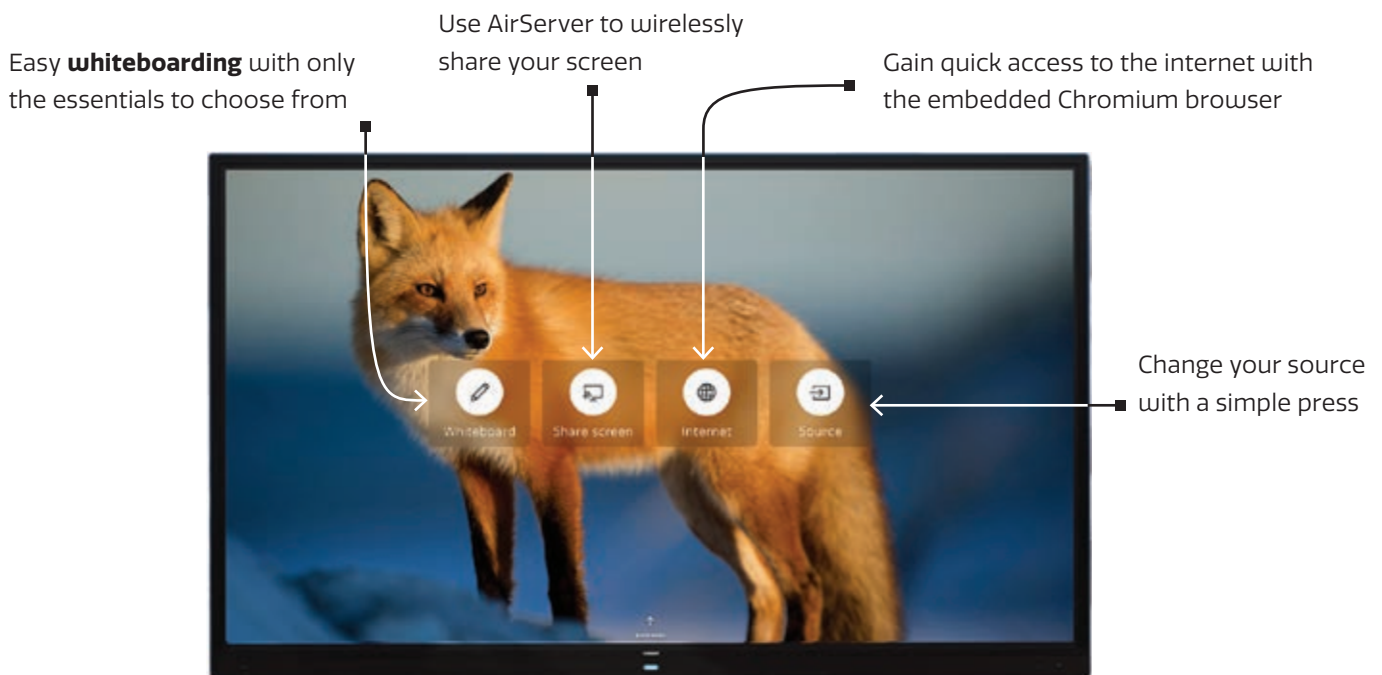

LET'S GET SPECIFIC!

The days of having to figure out how that complicated touchscreen works are over! Designed to be used by even the least tech-savvy person, Neo has the most intuitive user interface you have ever seen.

Panel

- Diagonal size: 64,5" (1638 mm)
- Display resolution: 3.840 x 2.160
- Frame rate: 60 Hz
- Brightness: 450 cd/m² max.
- Aspect ratio: 16:9
- Contrast ratio (static): 1200:1
- Response time (gray to gray): 8 ms
- Display colours: 1.07 G
- Pixel pitch (W x H): 0.372 x 0.372 mm
- Viewing angle: 178° / 178°
- Service life: > 50.000 Hours
- Orientation: landscape

Glass

- Glass: Triple S Glass (Smooth, Stripeless, Safety)
- Type: heat tempered, anti glare, safety glass, zero air-gap
- Thickness: 3.2 mm
- Hardness: 8 Mohs

Connectivity

- Video input (digital): 1x HDMI2.1, 2x HDMI2.0, 1x DisplayPort 1.2, 2x USB-C (USB 3.1 Gen 2; 65W)
- Video output (digital): 1x HDMI 2.1
- Audio input: 1x Mini Jack
- Audio output: 1x Mini Jack
- USB: 5x USB3.0 (type A) + 2x USB 2.0 (type A, 1x OTG + 1x USB2.0 Android) USB-C (data-only, top)
- RS232C: 1x DE-9F
- Wired network: 2x 10/100/1000Mbps
- Wireless network: WiFi 6 (2.4 & 5 Ghz)
- Module-slots: 1x OPS-slot (UHD@60Hz)
- NFC: built-in
- Human presence detection: built-in (2x)