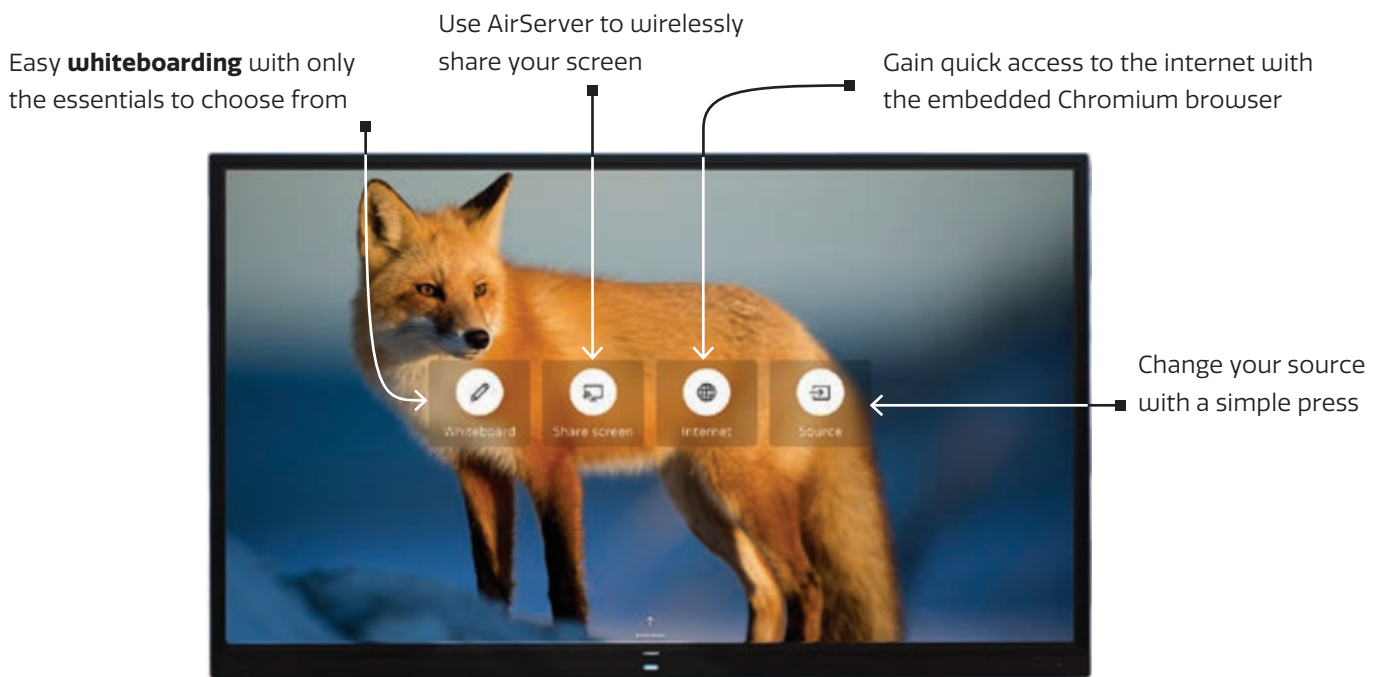

LET'S GET SPECIFIC!

The days of having to figure out how that complicated touchscreen works are over! Designed to be used by even the least tech-savvy person, Neo has the most intuitive user interface you have ever seen.

You already know how to use it.

Share, inspire, have fun!
With CTOUCH by your side.

CTOUCH®

Product number

- CTOUCH Neo 75" **10052675**

Touch system

- Touch system: IR Touch
- Touch points: 20
- Touch tools: hands or other solid (soft tip) object
- Accuracy: ±1 mm
- Minimum response size: > 2 mm
- Touch resolution: 32.767 x 32.767 (pixels)
- Interface: USB 2.0 compatible (full speed) HID complaint
- Supported OS: Windows, macOS, Chrome, Linux and Android
- Touch driver: Not required for Windows and single touch macOS

Panel

- Diagonal size: 74.52" (1893 mm)
- Display resolution: 3.840 x 2.160
- Frame rate: 60 Hz
- Brightness: 450 cd/m² max.
- Aspect ratio: 16:9
- Contrast ratio (static): 1200:1
- Response time (gray to gray): 8 ms
- Display colours: 1.07 G
- Pixel pitch (W x H): 0.429 x 0.429 mm
- Viewing angle: 178° / 178°
- Service life: > 50.000 Hours
- Orientation: landscape

Glass

- Glass: Triple S Glass (Smooth, Stripeless, Safety)
- Type: heat tempered, anti glare, safety glass, zero air-gap
- Thickness: 3.2 mm
- Hardness: 8 Mohs

Connectivity

- Video input (digital): 1x HDMI2.1, 2x HDMI2.0, 1x DisplayPort 1.2, 2x USB-C (USB 3.1 Gen 2; 65W)
- Video output (digital): 1x HDMI 2.1
- Audio input: 1x Mini Jack
- Audio output: 1x Mini Jack
- USB: 5x USB3.0 (type A) + 2x USB 2.0 (type A, 1x OTG + 1x USB2.0 Android) USB-C (data-only, top)
- RS232C: 1x DE-9F
- Wired network: 2x 10/100/1000Mbps
- Wireless network: WiFi 6 (2.4 & 5 Ghz)
- Module-slots: 1x OPS-slot (UHD@60Hz)
- NFC: built-in
- Human presence detection: built-in (2x)