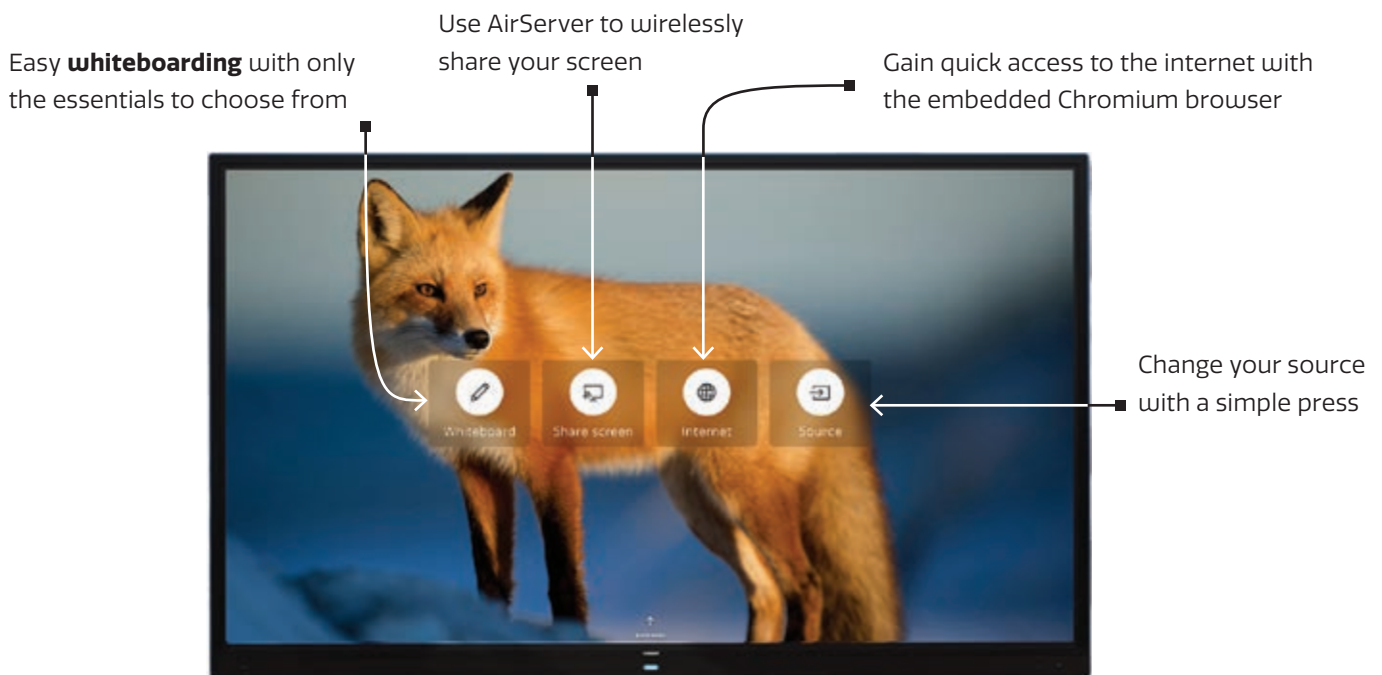

LET'S GET SPECIFIC!

The days of having to figure out how that complicated touchscreen works are over! Designed to be used by even the least tech-savvy person, Neo has the most intuitive user interface you have ever seen.

You already know how to use it.

Share, inspire, have fun!
With CTOUCH by your side.

CTOUCH®

Product number

- CTOUCH Neo 86" **10052686**

Touch system

- Touch system: IR Touch
- Touch points: 20
- Touch tools: hands or other solid (soft tip) object
- Accuracy: ±1 mm
- Minimum response size: > 2 mm
- Touch resolution: 32.767 x 32.767 (pixels)
- Interface: USB 2.0 compatible (full speed) HID complaint
- Supported OS: Windows, macOS, Chrome, Linux and Android
- Touch driver: Not required for Windows and single touch macOS

Panel

- Diagonal size: 85.6" (2174 mm)
- Display resolution: 3.840 x 2.160
- Frame rate: 60 Hz
- Brightness: 450 cd/m² max.
- Aspect ratio: 16:9
- Contrast ratio (static): 1200:1
- Response time (gray to gray): 8 ms
- Display colours: 1.07 G
- Pixel pitch (W x H): 0.493 x 0.493 mm
- Viewing angle: 178° / 178°
- Service life: > 50.000 Hours
- Orientation: landscape

Glass

- Glass: Triple S Glass (Smooth, Stripeless, Safety)
- Type: heat tempered, anti glare, safety glass, zero air-gap
- Thickness: 4.0 mm
- Hardness: 8 Mohs

Connectivity

- Video input (digital): 1x HDMI2.1, 2x HDMI2.0, 1x DisplayPort 1.2, 2x USB-C (USB 3.1 Gen 2, 65W)
- Video output (digital): 1x HDMI 2.1
- Audio input: 1x Mini Jack
- Audio output: 1x Mini Jack
- USB: 5x USB3.0 (type A) + 2x USB 2.0 (type A, 1x OTG + 1x USB2.0 Android) USB-C (data-only, top)
- RS232C: 1x DE-9F
- Wired network: 2x 10/100/1000Mbps
- Wireless network: WiFi 6 (2.4 & 5 Ghz)
- Module-slots: 1x OPS-slot (UHD@60Hz)
- NFC: built-in
- Human presence detection: built-in (2x)